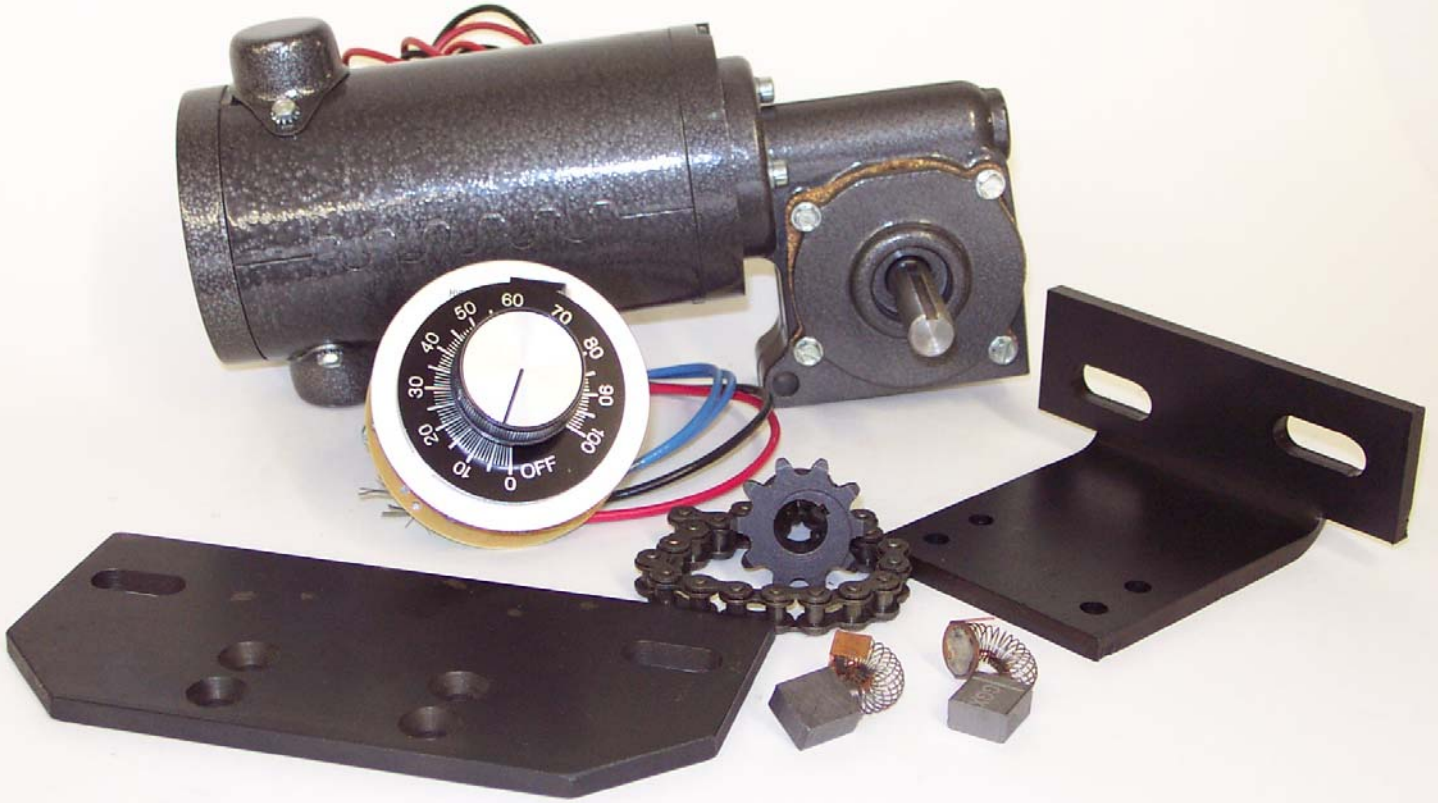

Water Motor Conversion Kits

KING PRESS
1502 SOUTH
MADISON
WEBB CITY, MO

Phone: 417-673-1920
or 877-288-1921
Fax: 417-673-4628
email: royal@ipa.net

*King Press offers a complete line
of Repair Parts for
All King Press Equipment*